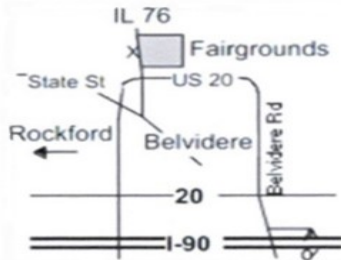

Computers!

Breakfast - Lunch

Electronics!

Boone County Fairgrounds

Bring The Family

Raffles!

8791 IL-76, Belvidere, IL 61008

Hourly Drawings

42°28.10' x 87°56.44'

Talk-In Repeaters

147.255+ 114.8PL Rockford

147.150+ 107.2PL Chicago

VEC Testing 9am-Noon

Camping Welcome

RV's or Motor Homes

Water-Electric \$35